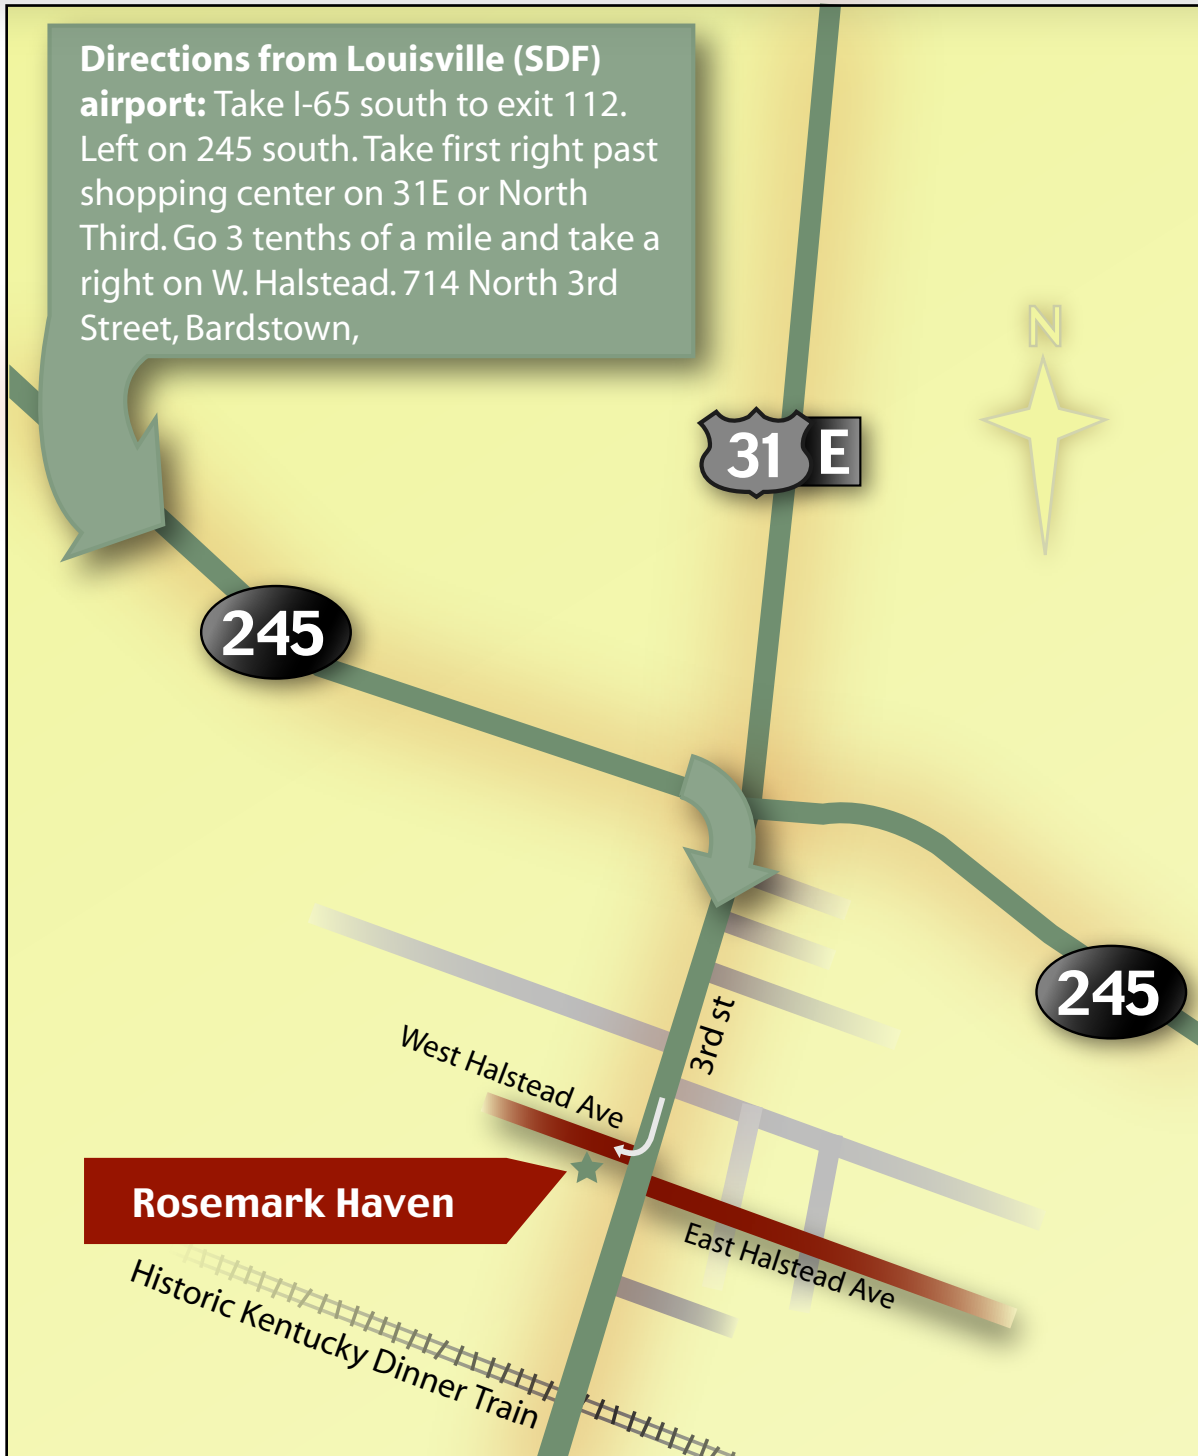

Rosemark Haven

714 North Third Street Bardstown, KY, 40004
(502) 348-8218 - (888) 420-9703 - info@rosemarkhaven.com

Directions from Louisville (SDF)

airport: Take I-65 south to exit 112. Left on 245 south. Take first right past shopping center on 31E or North Third. Go 3 tenths of a mile and take a right on W. Halstead. 714 North 3rd Street, Bardstown,

Rosemark Haven

From within Bardstown: Although we have a North Third Street address, we actually sit off of West Halstead, located between route 245 and My Old Kentucky Dinner Train